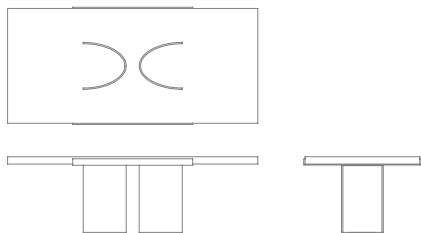

## SILO COLLECTION

Silo Grip Dining  
96" x 44" x 29" H  
120" x 44" x 29" H

Custom sizes and finishes available  
[www.lumadesignworkshop.com](http://www.lumadesignworkshop.com)  
[info@lumadesignworkshop.com](mailto:info@lumadesignworkshop.com)  
Tel: 206-538-0505